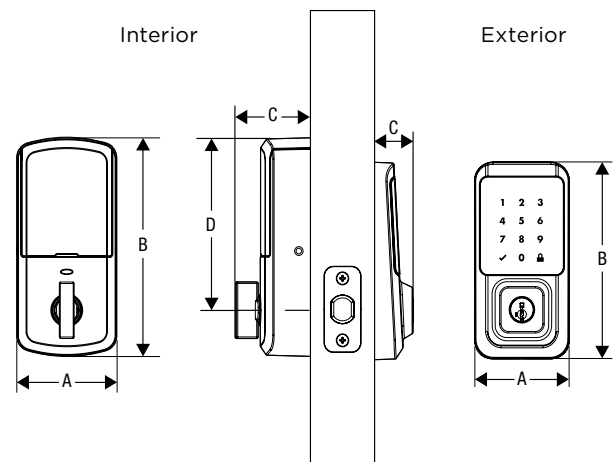

## HALO TOUCHSCREEN Specifications

SATIN NICKEL

MATTE BLACK

GED2500		15 Satin Nickel	514 Matte Black
Single Cylinder	GED2500	□	□

## SPECIFICATIONS

<b>Battery</b>	Uses 4 x AA 6V alkaline cell batteries with approximately 1 year battery life
<b>Function</b>	Single cylinder deadbolt
<b>Door Prep</b>	2 1/8" diameter bore hole & 1" diameter latch hole
<b>Backset</b>	2 3/8" (60mm) or 2 3/4" (70mm)
<b>Door Thickness</b>	1 3/8" (35mm) - 2" (50mm) automatic adjustment
<b>Faceplates</b>	1" (25 mm) x 2 1/4" (57 mm) square corner standard
<b>Strikes</b>	Square corner, 4 hole strike, 2 3/4" (70mm) x 1 1/8"
<b>Bolt</b>	1" (25 mm) throw, steel deadbolt
<b>Door Handing</b>	Reversible
<b>Cylinder</b>	SmartKey
<b>Security</b>	Deadbolt: A156.36 Grade 2 Certified
<b>Temperature Range</b>	Exterior: -40°F to 150°F (-40°C to 66°C) Interior: 32°F to 130°F (0°C to 54°C)
<b>Humidity</b>	Exterior: 100% condensing Interior: 30% to 95% non-condensing
<b>UL</b>	20 minute
<b>Codes</b>	Up to 250 customizable access codes with optional schedules

Dimensions	A	B	C	D
GED2500 Interior	2 3/4"	5 13/16"	2 1/8"	4 9/16"
GED2500 Exterior	2 28/32"	5 5/8"	1 3/16"	1"